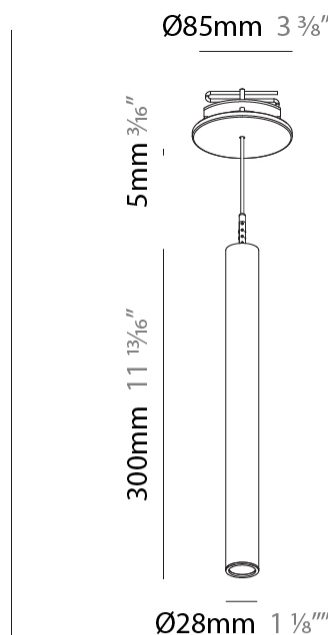

ELECTRICAL

Lamp Type: LED (Zhaga Standard)
Input Wattage (W): 6.6
Total Output Wattage (W): 6
Dimming: Tri-Mode (Non-Dimming and Phase Dimming (120Vac only) and 0-10V Dimming)
Driver Included: Yes
Driver Location: External
Driver Type: Constant Current - Universal
Driver Class: Class 2
Housing: ENCP3 w/Quick Connect
Input Voltage (V): 120 - 277
Constant Current (MA): 500

LED

Number of LEDs: 1
Color Temperature (°K): 2700 / 3000 / 4000
Max. Delivered Lumen (lm): 330 / 360 / 380
CRI: >90 CRI
Lamp Life (hrs): 50000
Upon Request: ***3500K available in minimum quantities (larger quantities upon request)

OPTICAL

Optic: 24 / 32 / 58

RATINGS AND CERTIFICATIONS

Certified By: Certified for North American Standards

© 2024, T 1800-388-3382, F 416-247-9319, www.zaneen.com

Available for International specifications by adding 'INT' at the end of the existing Model #. For assistance on 'custom' specifications, contact zteam@zaneen.com. In a constant effort to supply the best product, we reserve the right to change specifications or materials without notice. The most recent specification sheets are found at zaneen.com