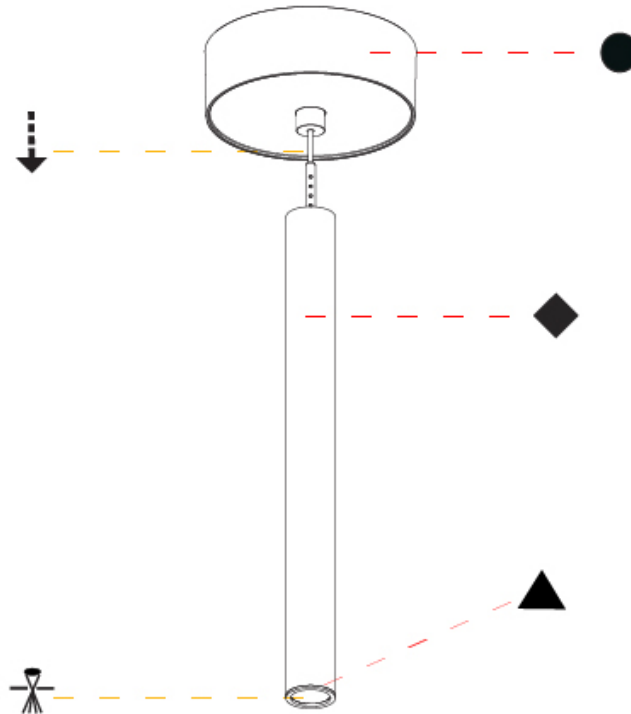

HANGOVER PLUG SHINE MONOPOINT SURFACE CANOPY SUSPENSION

A30848-

PROJECT _____

TYPE _____

SPECIFIER _____

QUANTITY _____

DATE _____

A